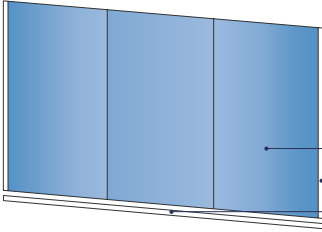

Wall Kit F

(bath or walk-in shower)

- 3x 2400 x 598mm tongue & grooved **multiPANEL** wall panels
- 2 type C end caps
- 1 **multiPANEL** seal kit (white)

- + 1 Sealux-N sealant (clear), 2 GW PANEL Adhesives
- + Installation guide