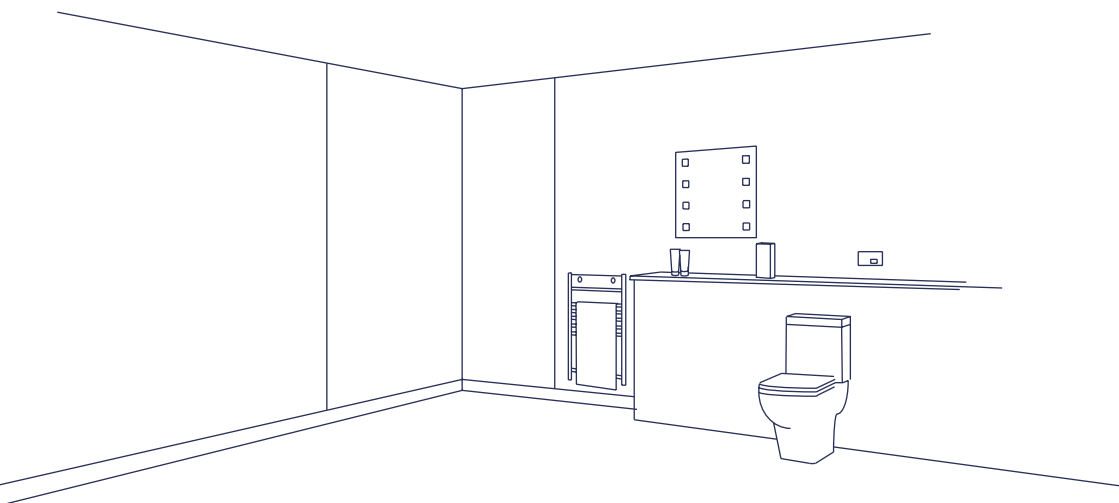

multi**PANEL**
the collection

Kits

Everything you need to install **multiPANEL** & **tilePANEL**
around baths and showers in one simple kit...

Prices & Information
retail price list 2010