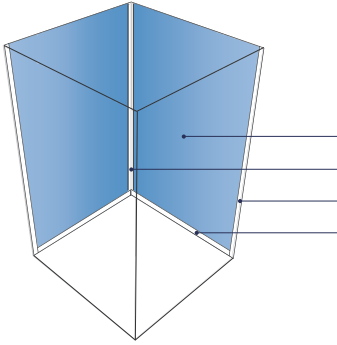

## Shower Kit A B C

(2-sided shower)

- 2 **multiPANEL** wall panels: (dimensions 2400 x 1200 / 900mm)
- A 2x 1200mm or B 2x 900mm or C 1x 1200mm & 1x 900mm
- 1 type A internal corner profile
- 2 type C end cap
- 1 **multiPANEL** seal kit (white)