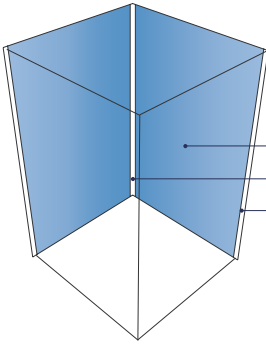

tilePANEL kit selector

Everything you need to install **tilePANEL** in 2
& 3 sided showers ► in one simple kit...

Kit G (2 sided shower)

Includes...

- 2 x 2440 x 1220mm tilePANEL
- 1 x Type J Internal Corner Profile
- 2 x Type F End Cap Profile
- + 2 Tubes Grant Westfield PANEL Adhesive
- + 1 Tube Sealux-N Sealant - Clear
- + 1 Tube Sealux-N Sealant - White
- + Installation guide